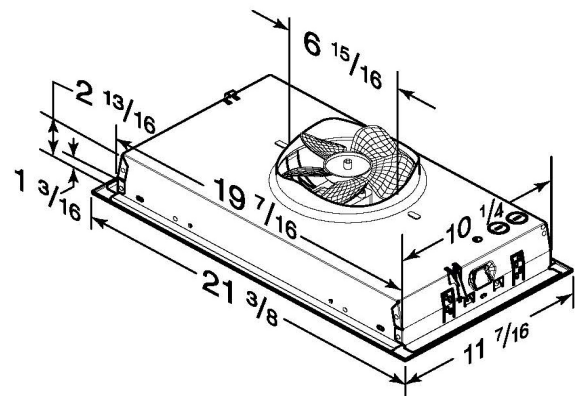

MOUNTING HEIGHT	
24 in. to 30 in. from cooktop to bottom of hood	

LIMITED WARRANTY	
1-year	

FOR INDOOR USE ONLY

Will accommodate ranges with up to 30,000 BTU output

Dimensions shown in inches.

Can be used to comply with LEED requirements.