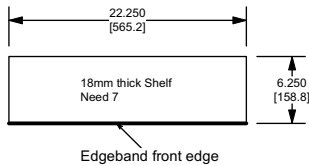

Hampton
11.6875 X 55
Need 2

Hampton
11.6875 x 28.75
DR-W2430HP
(None in Stock)
Need 2

Customer:

1. KTU Cleveland West
2. Door Style: Hampton
3. Pewter
4. Sale Order: 40629
5. Ship date: 3/25/24

Router Programs:

- 002-80311 Pantry, inverted, Ext. stile, RD 7.75 End
002-80311 Pantry, inverted, Ext. stile, RD 7.75 Back

Drawn By:	NH	TITLE Pantry, Inverted, RD7.75, Ext. Stile Components			
Checked By:		TOLERANCES UNLESS OTHERWISE SPECIFIED 00° - ±0.31° 00° - ±0.62° 0mm - 5mm 00mm - 1.6mm Angles ±1°	RiverRun Cabinetry <small>The contents of this material is confidential and the property of of Classic Distribution Inc. (CDI) and must not be used, reproduced, published or disclosed to others without express written consent of CDI.</small>		
Approved By:	NH				
Unit of Measure (dual):	MATERIAL	DRAWING NUMBER	DATE	REV	
Inches [metric]		002-80311-1	03/18/24		
	SCALE 1:10	COLOR/FINISH	SHEET	1 OF 1	