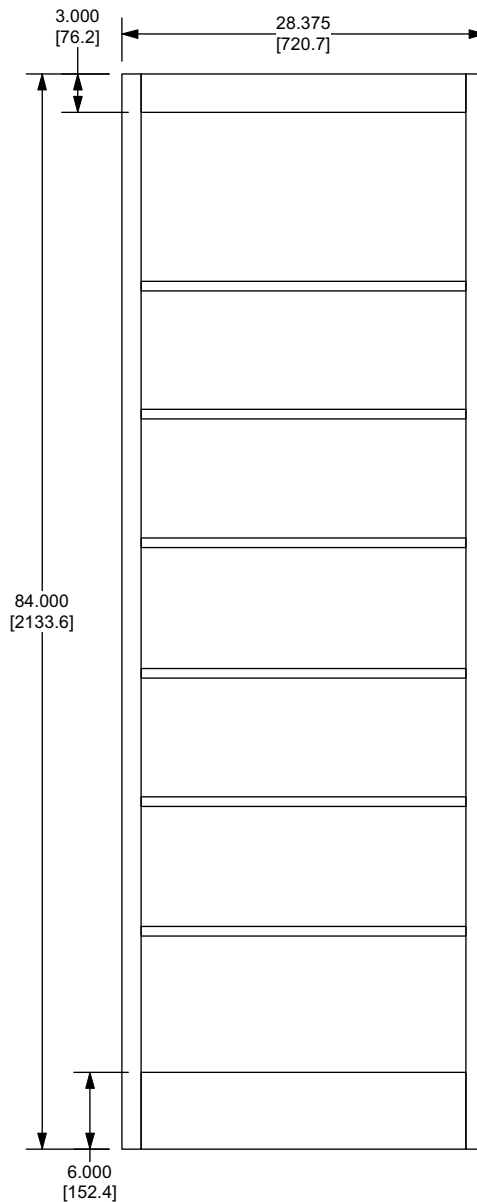

Customer: Virginia Maid Kitchens  
 Species: Maple  
 Color: White  
 Matching interior: Yes

Custom Components:  
 1. All bookcases are made custom

Rev	Description	Who	Date

Drawn By:	NH	TITLE Bookcase - 28-3/8" X 84			
Checked By:		TOLERANCES UNLESS OTHERWISE SPECIFIED .000" - ±.031" .001" ±.062" .0mm - .5mm .00mm - 1.6mm Angles ±1°	RiverRun Cabinetry		
Approved By:	NH		The contents of this material is confidential and the property of of Classic Distribution Inc. (CDI) and must not be used, reproduced, published or disclosed to others without express written consent of CDI.		
Unit of Measure (dual):	MATERIAL	DRAWING NUMBER	DATE	REV	
Inches [metric]		002-80312	03/12/2024		
SCALE	1:10	COLOR/FINISH	SHEET 1 OF 1		