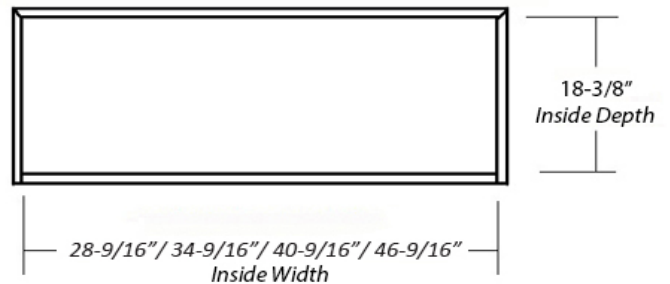

# Epicurean Chimney Range Hood

**Front View**

**Side View**

Item #	Dimensions (h) x (w) x (d)	Liner	Liner
SY-WCVH-30	42-1/2" X 33-1/4" X 21-1/2"	SY-HLB-30	N/A
SY-WCVH-36	42-1/2" X 39-1/4" X 21-1/2"	SY-HLB-36	SY-HLZ-36
SY-WCVH-42	42-1/2" X 45-1/4" X 21-1/2"	SY-HLB-42	SY-HLZ-42
SY-WCVH-48	42-1/2" X 51-1/4" X 21-1/2"	SY-HLB-48	SY-HLZ-48
SY-WCVH-3048	48" X 33-1/4" X 21-1/2"	SY-HLB-30	N/A
SY-WCVH-3648	48" X 39-1/4" X 21-1/2"	SY-HLB-36	SY-HLZ-36
SY-WCVH-4248	48" X 45-1/4" X 21-1/2"	SY-HLB-42	SY-HLZ-42
SY-WCVH-4848	48" X 51-1/4" X 21-1/2"	SY-HLB-48	SY-HLZ-48
SY-WCVH-3054	54" X 33-1/4" X 21-1/2"	SY-HLB-30	N/A
SY-WCVH-3654	54" X 39-1/4" X 21-1/2"	SY-HLB-36	SY-HLZ-36
SY-WCVH-4254	54" X 45-1/4" X 21-1/2"	SY-HLB-42	SY-HLZ-42
SY-WCVH-4854	54" X 51-1/4" X 21-1/2"	SY-HLB-48	SY-HLZ-48