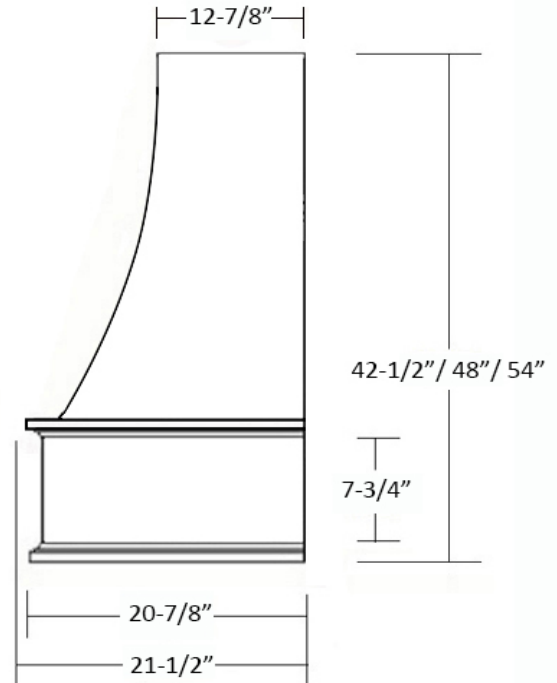

# Epicurean Chimney Range Hood

**Front View**

**Side View**

Item #	Dimensions (h) x (w) x (d)	Liner	Liner
SY-WCVH-30	42-1/2" X 33-1/4" X 21-1/2"	SY-HLB-30	N/A
SY-WCVH-36	42-1/2" X 39-1/4" X 21-1/2"	SY-HLB-36	SY-HLZ-36
SY-WCVH-42	42-1/2" X 45-1/4" X 21-1/2"	SY-HLB-42	SY-HLZ-42
SY-WCVH-48	42-1/2" X 51-1/4" X 21-1/2"	SY-HLB-48	SY-HLZ-48
SY-WCVH-3048	48" X 33-1/4" X 21-1/2"	SY-HLB-30	N/A
SY-WCVH-3648	48" X 39-1/4" X 21-1/2"	SY-HLB-36	SY-HLZ-36
SY-WCVH-4248	48" X 45-1/4" X 21-1/2"	SY-HLB-42	SY-HLZ-42
SY-WCVH-4848	48" X 51-1/4" X 21-1/2"	SY-HLB-48	SY-HLZ-48
SY-WCVH-3054	54" X 33-1/4" X 21-1/2"	SY-HLB-30	N/A
SY-WCVH-3654	54" X 39-1/4" X 21-1/2"	SY-HLB-36	SY-HLZ-36
SY-WCVH-4254	54" X 45-1/4" X 21-1/2"	SY-HLB-42	SY-HLZ-42
SY-WCVH-4854	54" X 51-1/4" X 21-1/2"	SY-HLB-48	SY-HLZ-48