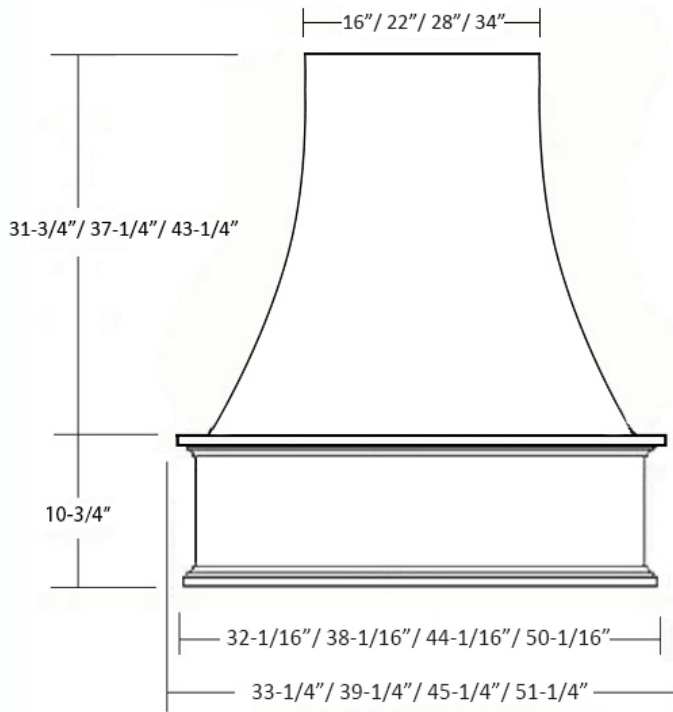

# Epicurean Chimney Range Hood

**Front View**

**Side View**

Item #	Dimensions (h) x (w) x (d)	Liner	Liner
SY-WCVH-30	42-1/2" X 33-1/4" X 21-1/2"	SY-HLB-30	N/A
SY-WCVH-36	42-1/2" X 39-1/4" X 21-1/2"	SY-HLB-36	SY-HLZ-36
SY-WCVH-42	42-1/2" X 45-1/4" X 21-1/2"	SY-HLB-42	SY-HLZ-42
SY-WCVH-48	42-1/2" X 51-1/4" X 21-1/2"	SY-HLB-48	SY-HLZ-48
SY-WCVH-3048	48" X 33-1/4" X 21-1/2"	SY-HLB-30	N/A
SY-WCVH-3648	48" X 39-1/4" X 21-1/2"	SY-HLB-36	SY-HLZ-36
SY-WCVH-4248	48" X 45-1/4" X 21-1/2"	SY-HLB-42	SY-HLZ-42
SY-WCVH-4848	48" X 51-1/4" X 21-1/2"	SY-HLB-48	SY-HLZ-48
SY-WCVH-3054	54" X 33-1/4" X 21-1/2"	SY-HLB-30	N/A
SY-WCVH-3654	54" X 39-1/4" X 21-1/2"	SY-HLB-36	SY-HLZ-36
SY-WCVH-4254	54" X 45-1/4" X 21-1/2"	SY-HLB-42	SY-HLZ-42
SY-WCVH-4854	54" X 51-1/4" X 21-1/2"	SY-HLB-48	SY-HLZ-48