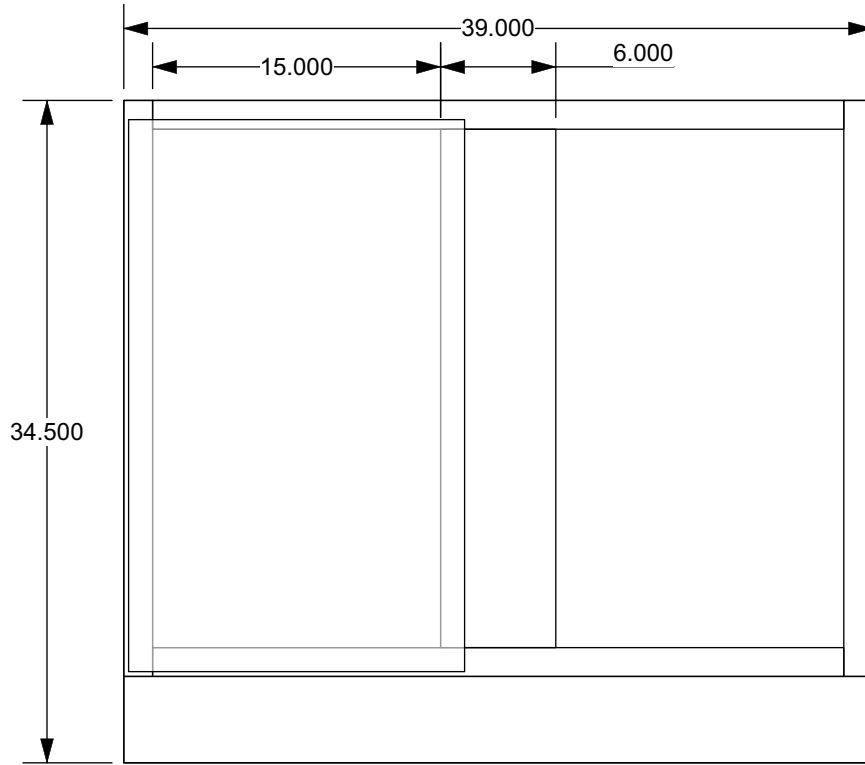

This design illustrates a 42/45 blind base (BB) with a full height door and frame opening of 15". Please note that it cannot be installed as a true 42" BB due to RiverRun's full overlay door. The movement range for this cabinet is 43" - 45".

Note:

Standard components:

1. Door - DR-W1830JFUNF
2. End panels - EP-B-L, EP-B-R
3. Bottom - FL-B39
4. Back - BK-B39

Customer: KTU Pendleton

Door style: Jefferson
Species: Oak
Color: Linen

Custom components:

1. Frame 39" X 30" (use P9 frame stock for center stile)

Approved By: _____

Date: _____

Rev	Description	Who	Date
A	Converted the top view to a blind base left and changed the hinge location to the center stile.	NH	8/23/24

Drawn By: NH	TITLE Blind base, Full height door, 15" opening		
Checked By:	TOLERANCES UNLESS OTHERWISE SPECIFIED .000" - ±.031" .001" - ±.062" .0mm - ±.6mm .00mm - ±1.6mm Angles ±1°	RiverRun Cabinetry <small>The contents of this material is confidential and the property of of Classic Distribution Inc. (CDI) and must not be used, reproduced, published or disclosed to others without express written consent of CDI.</small>	
Approved By: NH			
Unit of Measure (dual): Inches [metric]	MATERIAL	COLOR/FINISH	REVISION 1
SCALE 1:10	SHEET 1 OF 1		