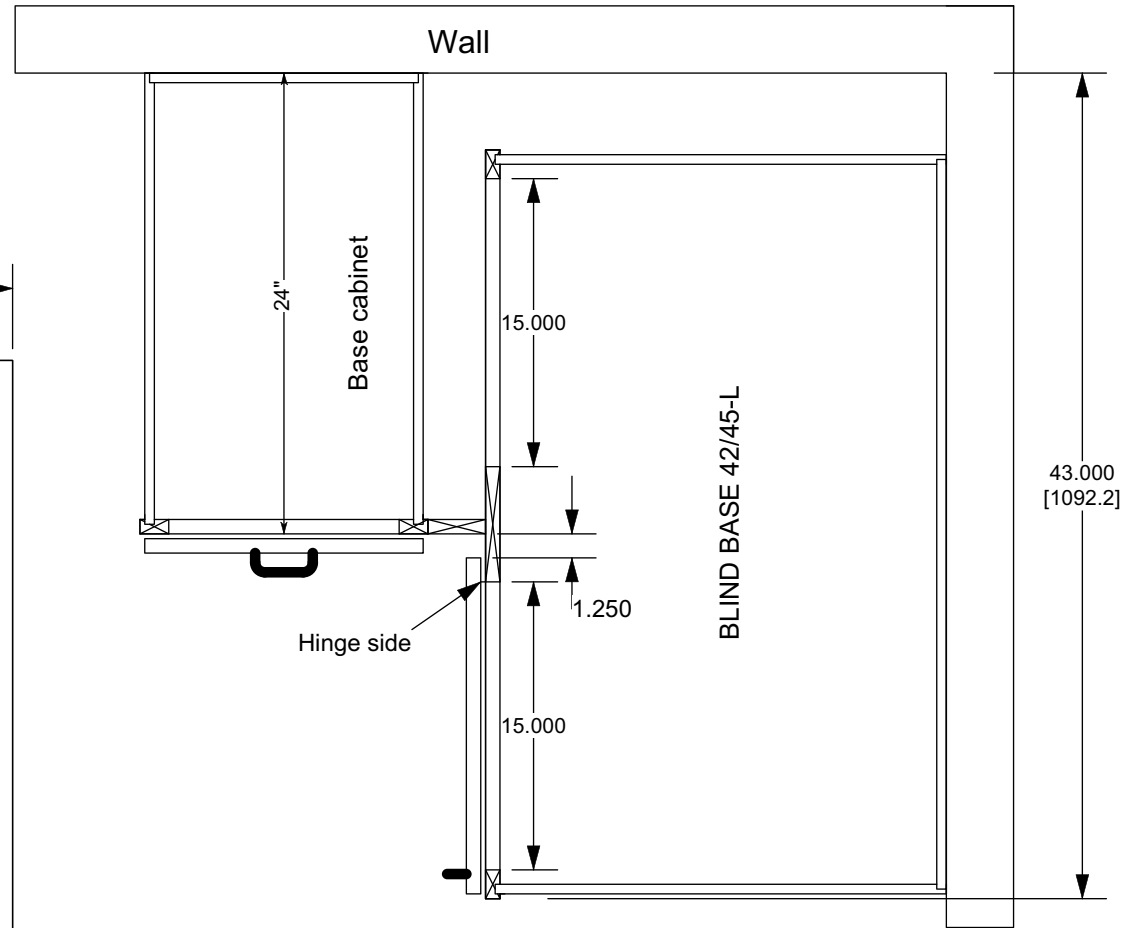

This design illustrates a 42/45 blind base (BB) with a full height door and frame opening of 15". Please note that it cannot be installed as a true 42" BB due to RiverRun's full overlay door. The movement range for this cabinet is 43" - 45".

Note:

Standard components:

1. Door - DR-W1830JFUNF
2. End panels - EP-B-L, EP-B-R
3. Bottom - FL-B39
4. Back - BK-B39

Customer: KTU Pendleton

Door style: Jefferson
Species: Oak
Color: Linen

Custom components:

1. Frame 39" X 30" (use P9 frame stock for center stile)

Approved By: _____

Date: _____

Rev	Description	Who	Date
A	Converted the top view to a blind base left and changed the hinge location to the center stile.	NH	8/23/24

Drawn By: NH	TITLE Blind base, Full height door, 15" opening		
Checked By:	TOLERANCES UNLESS OTHERWISE SPECIFIED .000" - ±.031" .001" - ±.062" .0mm - ±.6mm .00mm - ±1.6mm Angles ±1°	RiverRun Cabinetry <small>The contents of this material is confidential and the property of of Classic Distribution Inc. (CDI) and must not be used, reproduced, published or disclosed to others without express written consent of CDI.</small>	
Approved By: NH			
Unit of Measure (dual): Inches [metric]	MATERIAL	COLOR/FINISH	REVISION 1
SCALE 1:10	SHEET 1 OF 1		