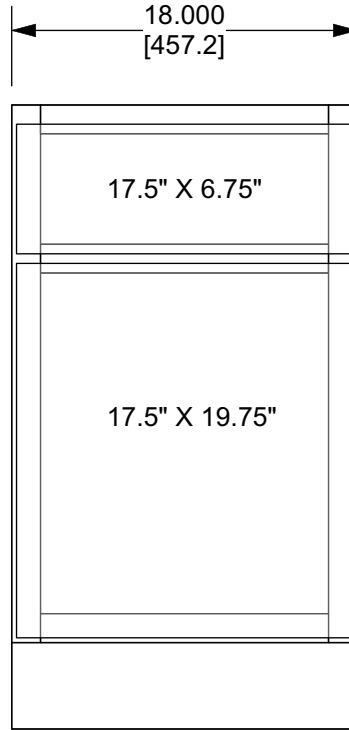

Customer: CMH Distributing
 Door Style: Cambridge
 Drw Front: 5 pc
 Color: White

Custom Components:

1. End Panels - 23.5" X 32.5"
2. Back - 17" x 32.5
3. Door - 17.5" x 19.75"
4. Frame - 18" x 28"

Std. Components:

1. Dwr front - DF-B18CBWH
2. Floor - FL-B18
3. Dwr Box - Unknown style
4. Shelf - SH-18

Rev	Description	Who	Date

Drawn By: NH	TITLE Base - ADA			
Checked By:	TOLERANCES UNLESS OTHERWISE SPECIFIED .000" - ±.031" .001" - ±.002" .0mm - .5mm .00mm - 1.6mm Angles ± 1°	RiverRun Cabinetry		
Approved By: NH		The contents of this material is confidential and the property of of Classic Distribution Inc. (CDI) and must not be used, reproduced, published or disclosed to others without express written consent of CDI.		
Unit of Measure (dual): Inches [metric]	MATERIAL	DRAWING NUMBER 002-80526	DATE 03/12/2024	REV
	SCALE 1:10	COLOR/FINISH	SHEET 1 OF 1	