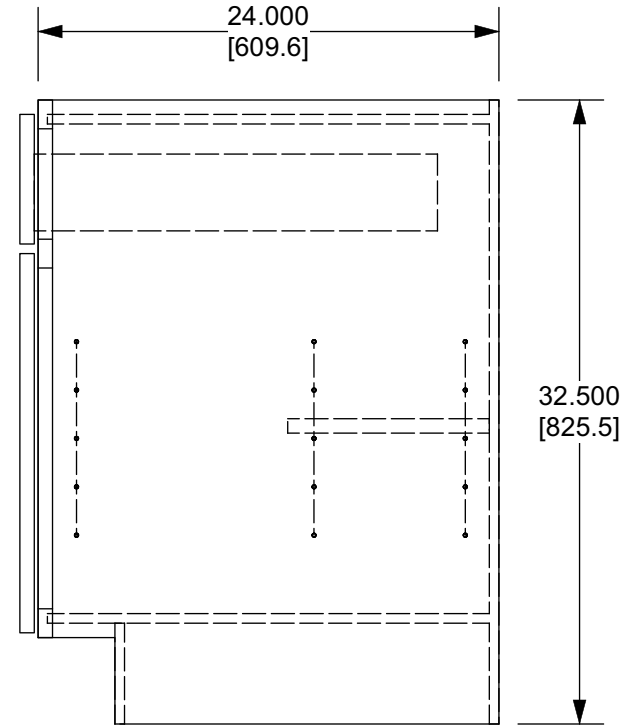

Customer: CMH Distributing
 Door Style: Cambridge
 Drw Front: 5 pc
 Color: White

Custom Components:

1. End Panels - 23.5" X 32.5"
2. Back - 17" x 32.5
3. Door - 17.5" x 19.75"
4. Frame - 18" x 28"

Std. Components:

1. Dwr front - DF-B18CBWH
2. Floor - FL-B18
3. Dwr Box - Unknown style
4. Shelf - SH-18

Rev	Description	Who	Date

Drawn By: NH	TITLE Base - ADA			
Checked By:	TOLERANCES UNLESS OTHERWISE SPECIFIED .000" - ±.031" .001" - ±.002" .0mm - .5mm .00mm - 1.6mm Angles ± 1°	RiverRun Cabinetry		
Approved By: NH		The contents of this material is confidential and the property of of Classic Distribution Inc. (CDI) and must not be used, reproduced, published or disclosed to others without express written consent of CDI.		
Unit of Measure (dual): Inches [metric]	MATERIAL	DRAWING NUMBER 002-80526	DATE 03/12/2024	REV
	SCALE 1:10	COLOR/FINISH	SHEET 1 OF 1	