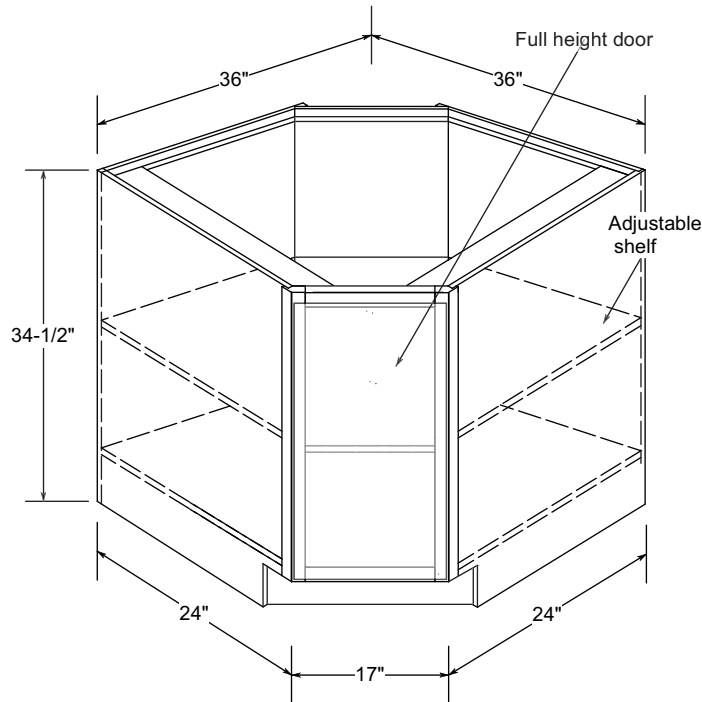

Lazy Susan Info.

SKU: LD-4NW-001-28B-1 (2 required)
 Description: 28" Wood Full Circle Lazy Susan
 w/Aluminum bearing
 Primary Color: Light Brown
 Primary Material: Wood

Custom Components:

1. Frame 18.208" X 30"
2. Shelf

Modified Components:

1. End Panels (add shelf holes) - EP-FRONT-DSB-L, EP-FRONT-DSB-R

Standard Components

1. Door - DR-CW2430 CBUNF
2. End Panel Rear - EP-REAR-ER36-L, EP-REAR-ER36-R
3. Floor - FL-DSB36

Customer: Focal Point Remodeling

Door Style: Cambridge MDF

Color: White

Factory install Wood lazy susans on bottom and shelf

Approved: _____

Date: _____

Rev	Description	Who	Date

Drawn By: NH	TITLE Diagonal Corner Cabinet W/ Lazy susans top and bottom		
Checked By:	TOLERANCES UNLESS OTHERWISE SPECIFIED 000' - ±.031" 00" - ±.062" 0mm - ±.8mm 00mm - 1.6mm Angles ±1°	RiverRun Cabinetry	
Approved By: NH		The contents of this material is confidential and the property of of Classic Distribution Inc. (CDI) and must not be used, reproduced, published or disclosed to others without express written consent of CDI.	
Unit of Measure (dual): Inches [metric]	MATERIAL	DRAWING NUMBER 002-80537	DATE 03/03/2024
SCALE 1:10	COLOR/FINISH	SHEET 1 OF 1	REV