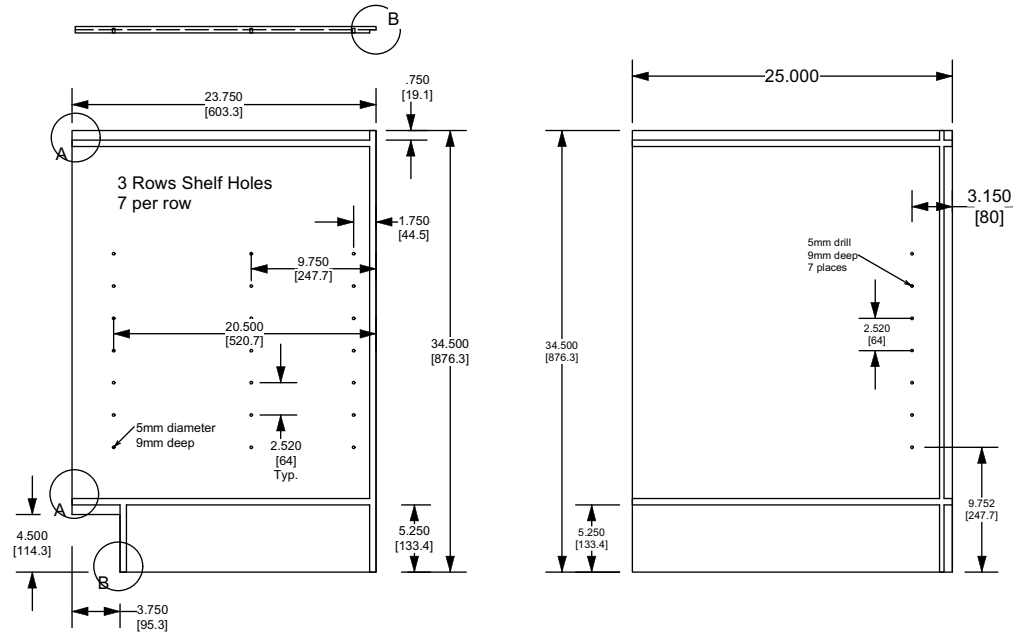

Lazy Susan Info.

SKU: LD-4NW-001-28B-1 (2 required)
 Description: 28" Wood Full Circle Lazy Susan
 w/Aluminum bearing
 Primary Color: Light Brown
 Primary Material: Wood

Custom Components:

1. Frame 18.208" X 30"
2. Shelf

Modified Components:

1. End Panels (add shelf holes) - EP-FRONT-DSB-L, EP-FRONT-DSB-R

Standard Components

1. Door - DR-CW2430 CBUNF
2. End Panel Rear - EP-REAR-ER36-L, EP-REAR-ER36-R
3. Floor - FL-DSB36

Customer: Focal Point Remodeling

Door Style: Cambridge MDF

Color: White

Factory install Wood lazy susans on bottom and shelf

Approved: _____

Date: _____

Rev	Description	Who	Date

Drawn By: NH	TITLE Diagonal Corner Cabinet W/ Lazy susans top and bottom		
Checked By:	TOLERANCES UNLESS OTHERWISE SPECIFIED 000' - ±.031" 00" - ±.062" 0mm - ±.8mm 00mm - 1.6mm Angles ±1°	RiverRun Cabinetry	
Approved By: NH		The contents of this material is confidential and the property of of Classic Distribution Inc. (CDI) and must not be used, reproduced, published or disclosed to others without express written consent of CDI.	
Unit of Measure (dual): Inches [metric]	MATERIAL	DRAWING NUMBER 002-80537	DATE 03/03/2024
SCALE 1:10	COLOR/FINISH	SHEET 1 OF 1	REV