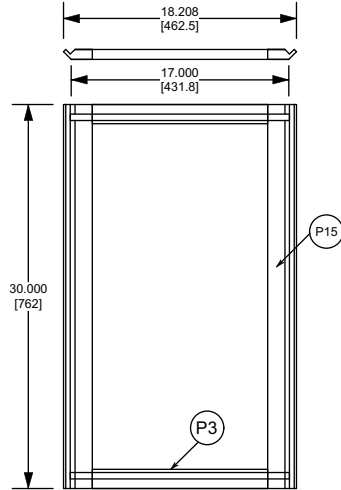

Lazy Susan Info.

SKU: LD-4NW-001-28B-1 (2 required)
 Description: 28" Wood Full Circle Lazy Susan
 w/Aluminum bearing
 Primary Color: Light Brown
 Primary Material: Wood

Custom Components:

1. Frame 18.208" X 30"
2. Shelf

Modified Components:

1. End Panels (add shelf holes) - EP-FRONT-DSB-L, EP-FRONT-DSB-R

Standard Components

1. Door - DR-CW2430 CBUNF
2. End Panel Rear - EP-REAR-ER36-L, EP-REAR-ER36-R
3. Floor - FL-DSB36

Customer: Focal Point Remodeling

Door Style: Cambridge MDF

Color: White

Factory install Wood lazy susans on bottom and shelf

Approved: _____

Date: _____

Rev	Description	Who	Date

Drawn By: NH	TITLE Diagonal Corner Cabinet W/ Lazy susans top and bottom		
Checked By:	TOLERANCES UNLESS OTHERWISE SPECIFIED 000' - ±.031" 00" - ±.062" 0mm - ±.8mm 00mm - 1.6mm Angles ±1°	RiverRun Cabinetry	
Approved By: NH		The contents of this material is confidential and the property of of Classic Distribution Inc. (CDI) and must not be used, reproduced, published or disclosed to others without express written consent of CDI.	
Unit of Measure (dual): Inches [metric]	MATERIAL	DRAWING NUMBER 002-80537	DATE 03/03/2024
SCALE 1:10	COLOR/FINISH	SHEET 1 OF 1	REV