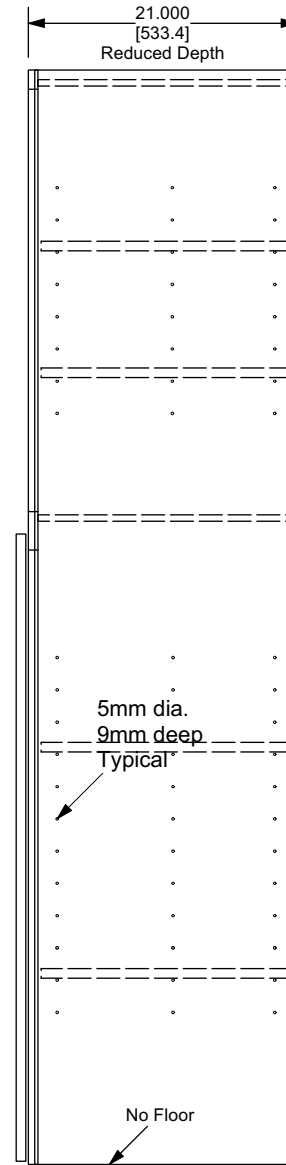

Customer: Baxter Cabinets  
 Door Style: Jefferson  
 Color: Onyx  
 Matching Interior: Yes

**Custom Components**

1. End Panels - No toe
2. Frame - No bottom rail
3. Back - No toe

**Std. Components**

1. Door - DR-P1890JFUNF
2. Floor (top) - FL-B18\_RD21
3. Middle floor - TB-B18\_RD21

**Assumptions made:**

1. Matching interior
2. Shelf same as standard P1890

Customer Approval: \_\_\_\_\_

Date: \_\_\_\_\_

Rev	Description	Who	Date

Drawn By: NH	TITLE Pantry 18 - No Toe, no top door, Reduce depth, matching interior			
Checked By:	TOLERANCES UNLESS OTHERWISE SPECIFIED .000" - ±.031" .001" - ±.062" .0mm - ±.6mm .00mm - ±.6mm Angles ± 1°	RiverRun Cabinetry		
Approved By: NH		The contents of this material is confidential and the property of of Classic Distribution Inc. (CDI) and must not be used, reproduced, published or disclosed to others without express written consent of CDI.		
Unit of Measure (dual): Inches [metric]	MATERIAL	DRAWING NUMBER 002-80316	DATE 3/26/2024	REV
SCALE 1:10	COLOR/FINISH		SHEET 1 OF 1	