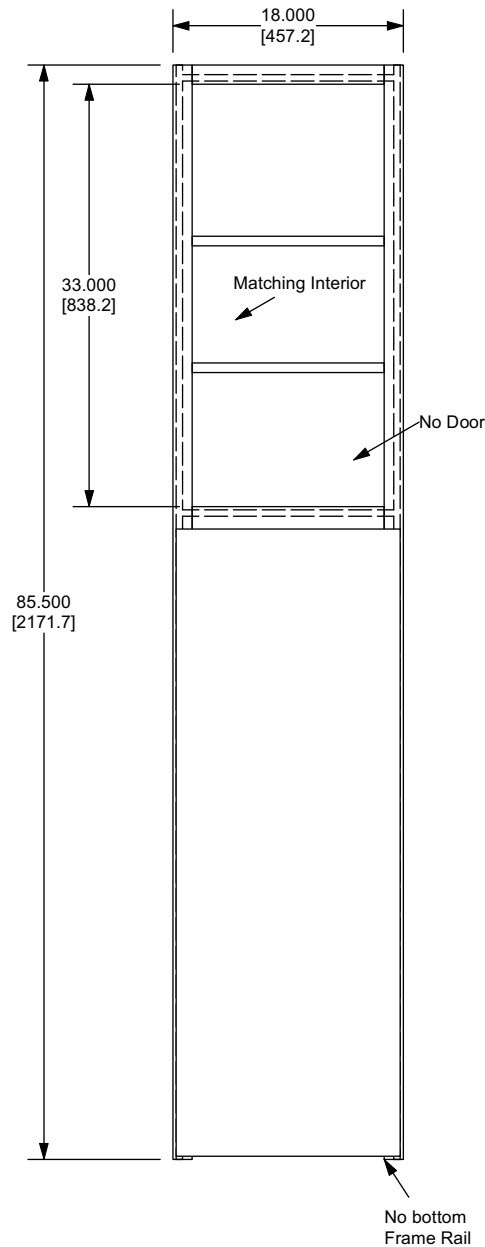

Customer: Baxter Cabinets  
 Door Style: Jefferson  
 Color: Onyx  
 Matching Interior: Yes

**Custom Components**

1. End Panels - No toe
2. Frame - No bottom rail
3. Back - No toe

**Std. Components**

1. Door - DR-P1890JFUNF
2. Floor (top) - FL-B18\_RD21
3. Middle floor - TB-B18\_RD21

**Assumptions made:**

1. Matching interior
2. Shelf same as standard P1890

Customer Approval: \_\_\_\_\_

Date: \_\_\_\_\_

Rev	Description	Who	Date

Drawn By: NH	TITLE Pantry 18 - No Toe, no top door, Reduce depth, matching interior			
Checked By:	TOLERANCES UNLESS OTHERWISE SPECIFIED .000" - ±.031" .001" - ±.062" .0mm - ±.6mm .00mm - ±.6mm Angles ± 1°	RiverRun Cabinetry		
Approved By: NH		The contents of this material is confidential and the property of of Classic Distribution Inc. (CDI) and must not be used, reproduced, published or disclosed to others without express written consent of CDI.		
Unit of Measure (dual): Inches [metric]	MATERIAL	DRAWING NUMBER 002-80316	DATE 3/26/2024	REV
SCALE 1:10	COLOR/FINISH		SHEET 1 OF 1	